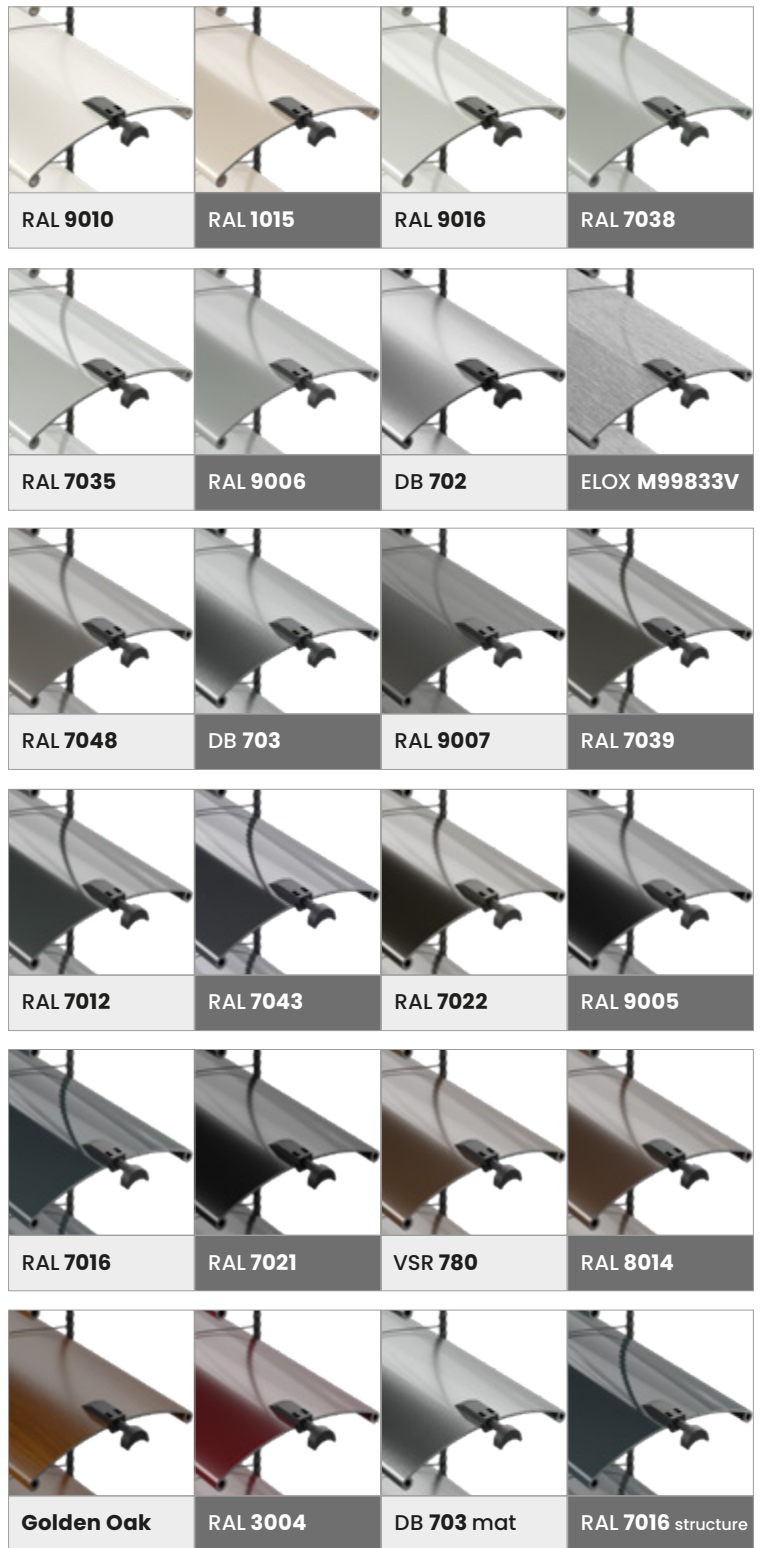

**OKO
OKNA**

LAMELLA COLOR OPTIONS

FOR FACADE BLINDS

Lamella type

C-65

Lamella profile shape

The actual color and texture of the finish may differ from those shown in the overview.

Lamella type

C-80

Lamella profile shape

The actual color and texture of the finish may differ from those shown in the overview.

Lamella type

C-80F

Lamella profile shape

The actual color and texture of the finish may differ from those shown in the overview.

Lamella type

Z-70

Lamella profile shape

The actual color and texture of the finish may differ from those shown in the overview.

Lamella type

Z-90

Lamella profile shape

The actual color and texture of the finish may differ from those shown in the overview.